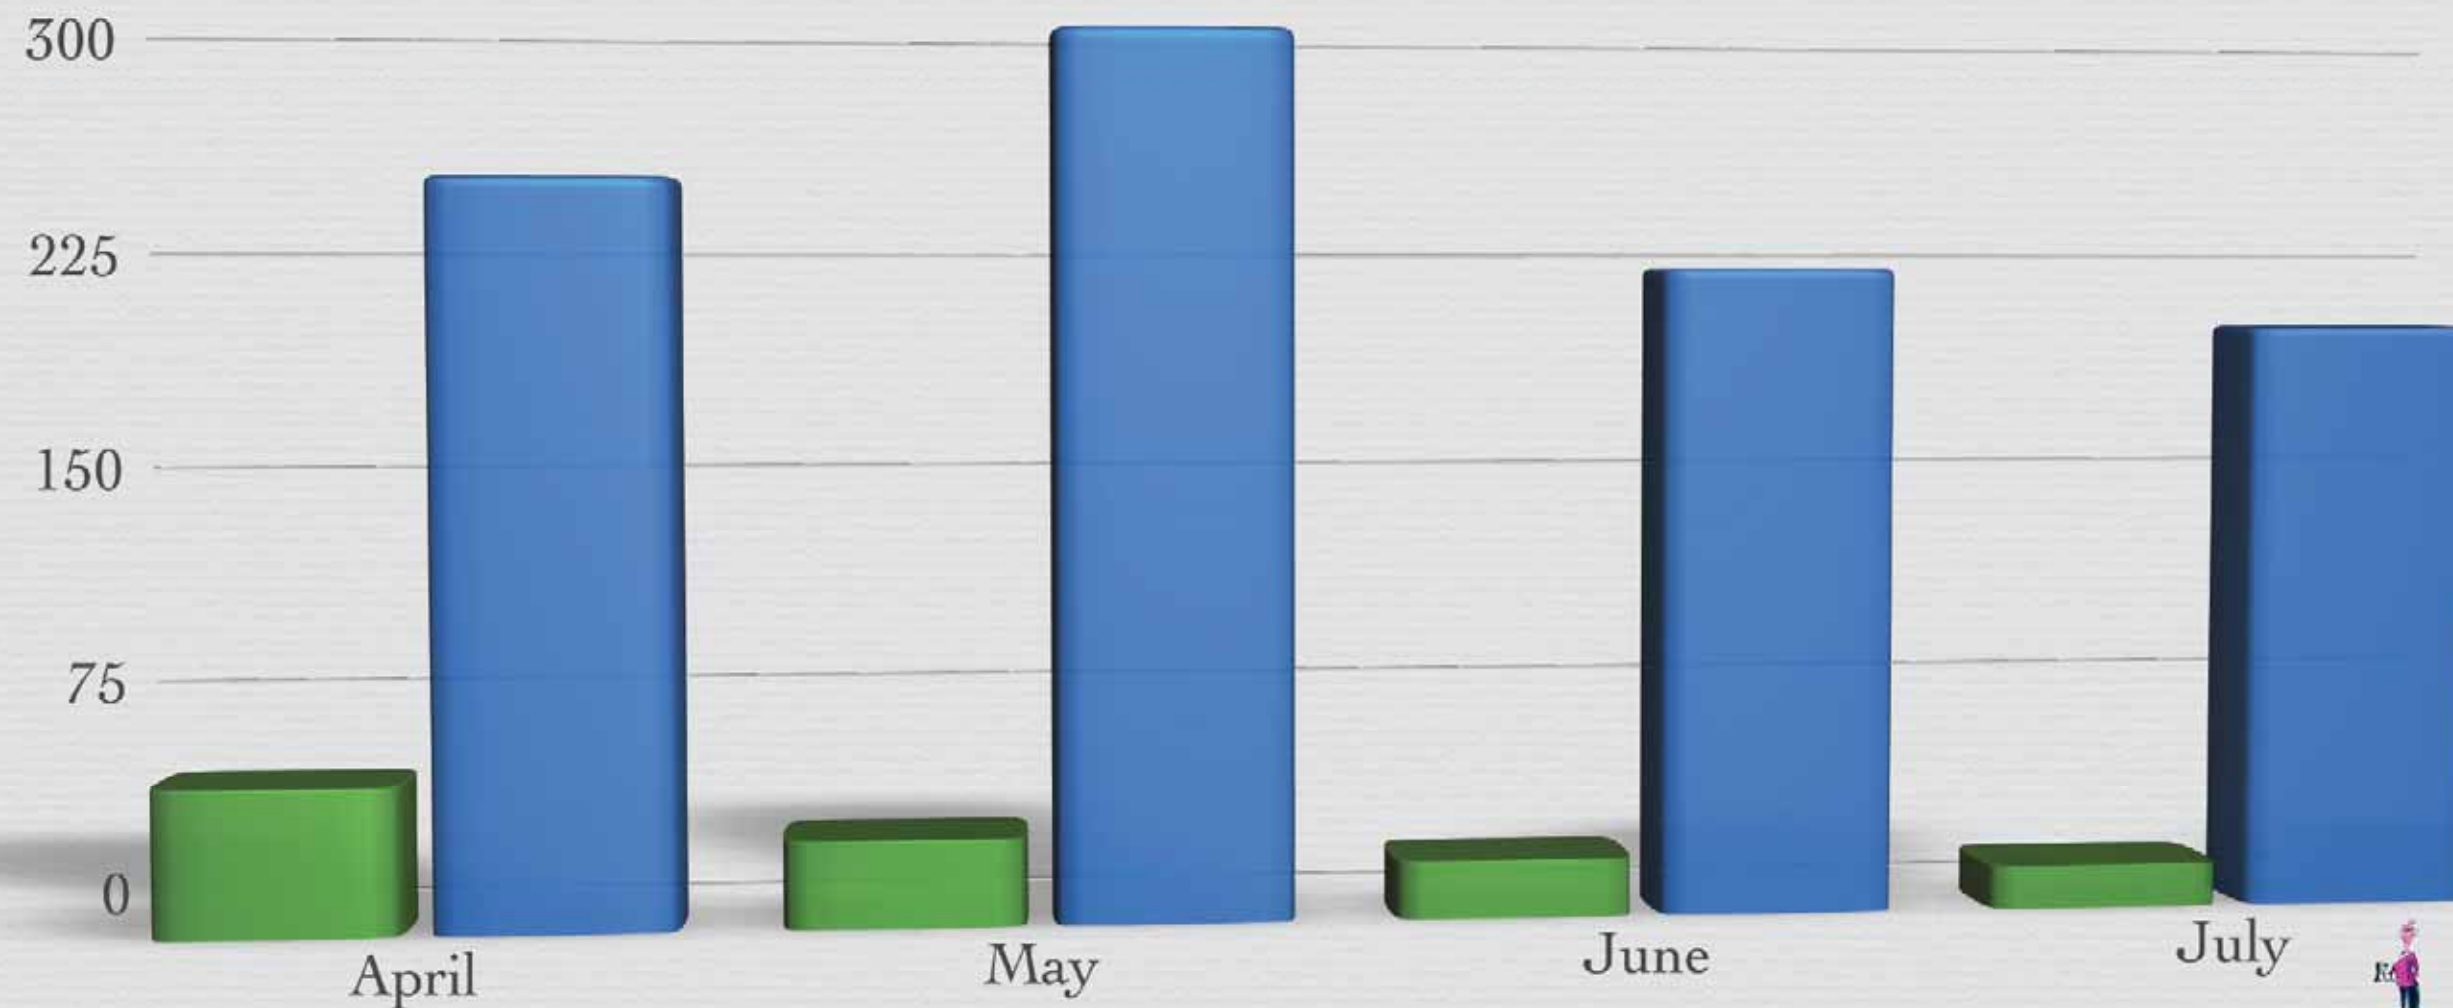

Bandwidth

- ❖ Converge - 1.2 Gbps
- ❖ Preginet - 150 Mbps