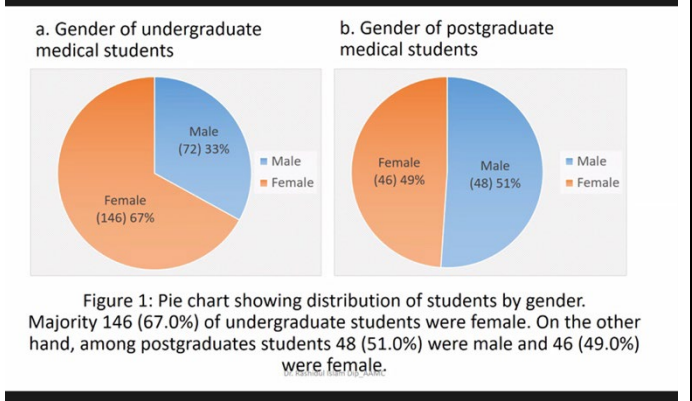

A presented slide
Picture taken at : Kyushu University Hospital

A presented slide
Picture taken at : Kyushu University Hospital

Methodology...

- **Study population:** Undergraduate and postgraduate medical students of Mymensingh Medical College, Bangladesh.
- **Sample size:** The sample size for the study was calculated online by "Raosoft sample size calculator". Considering 5% acceptable margin of error at 95% confidence interval and 50% response distribution from a total of 1655 medical students, calculated minimum total sample size was 312- undergraduate students 218 and postgraduate students 94.