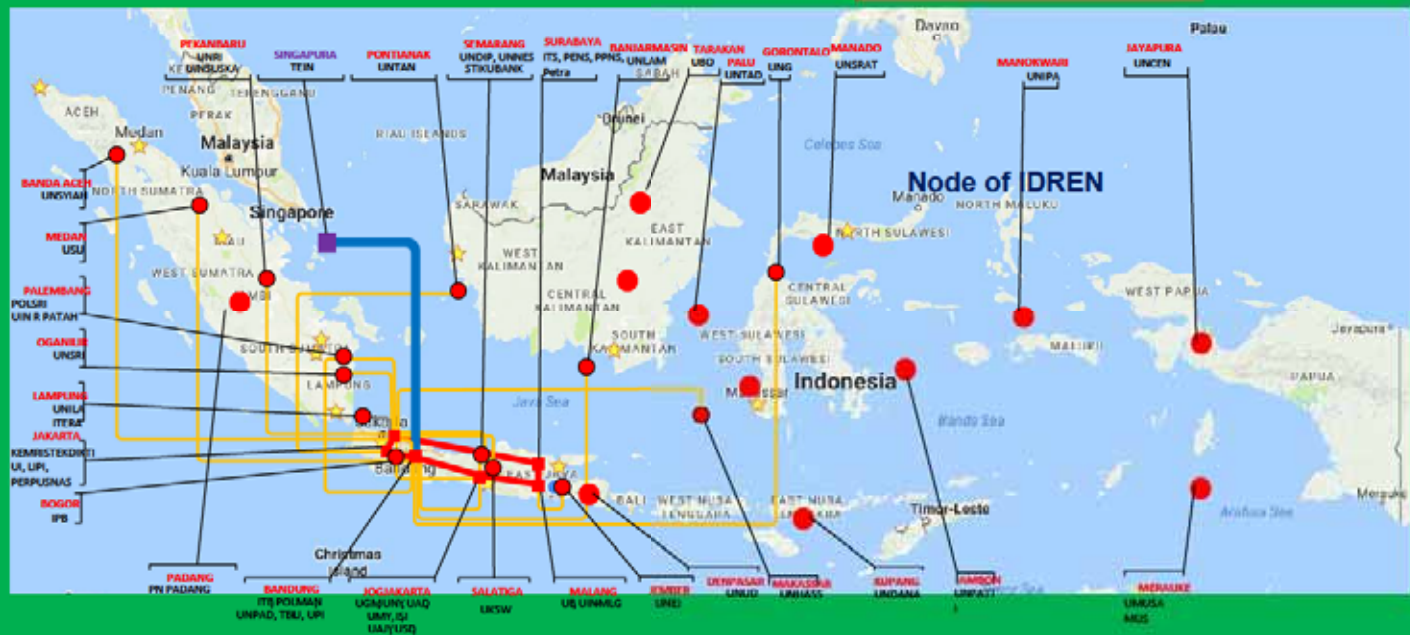

Node of IDREN (Network provided by PT Telkom)

- <http://bgp.he.net/AS18007#_peers>
- More than 50 Universities has been connect ,
- 50 Universities have their Own IP address and ASN, target 100 Universities have their own IP and ASN (next year)

Rank	Description		IPv6	Peer
1	INDONESIA RESEARCH AND EDUCATION NETWORK		X	AS64302
2	Trans-Eurasia Information Network (TEIN2) - SG		X	AS24490
3	Singapore Advanced Research and Education Network			AS23855
4	Institut Teknologi Nasional			AS136871
5	University of Indonesia		X	AS3382
6	Institute of Technology Bandung		X	AS4796