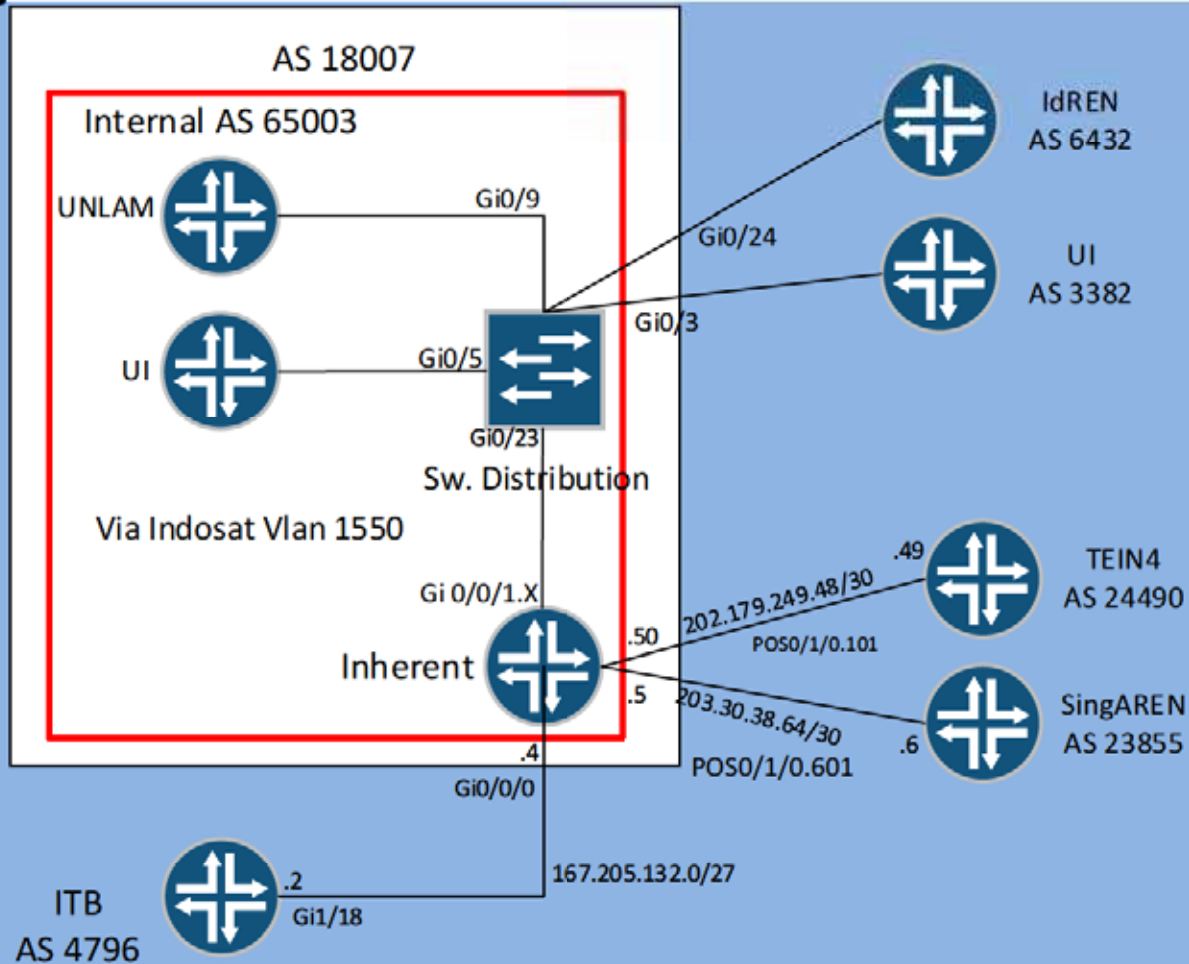

- Current Network Status to TEIN/Asi@connect
- Topology of IDREN
  - General Topology
  - By Network of PT Telkom
  - By Network of PT Indosat

- Link to NREN Connect to TEIN4 upgraded from 622 Mbps to 1 Gbps to SG pop (Asi@Connect)
- L2VPN to Singaren via TEIN4 Pop
- Proposed the Multistakeholder Organization for “Inherent”

# General Topology of IDREN

- Basic Topology

# Layer1 Network @NOC

# Layer 2 and 3 Network @NOC