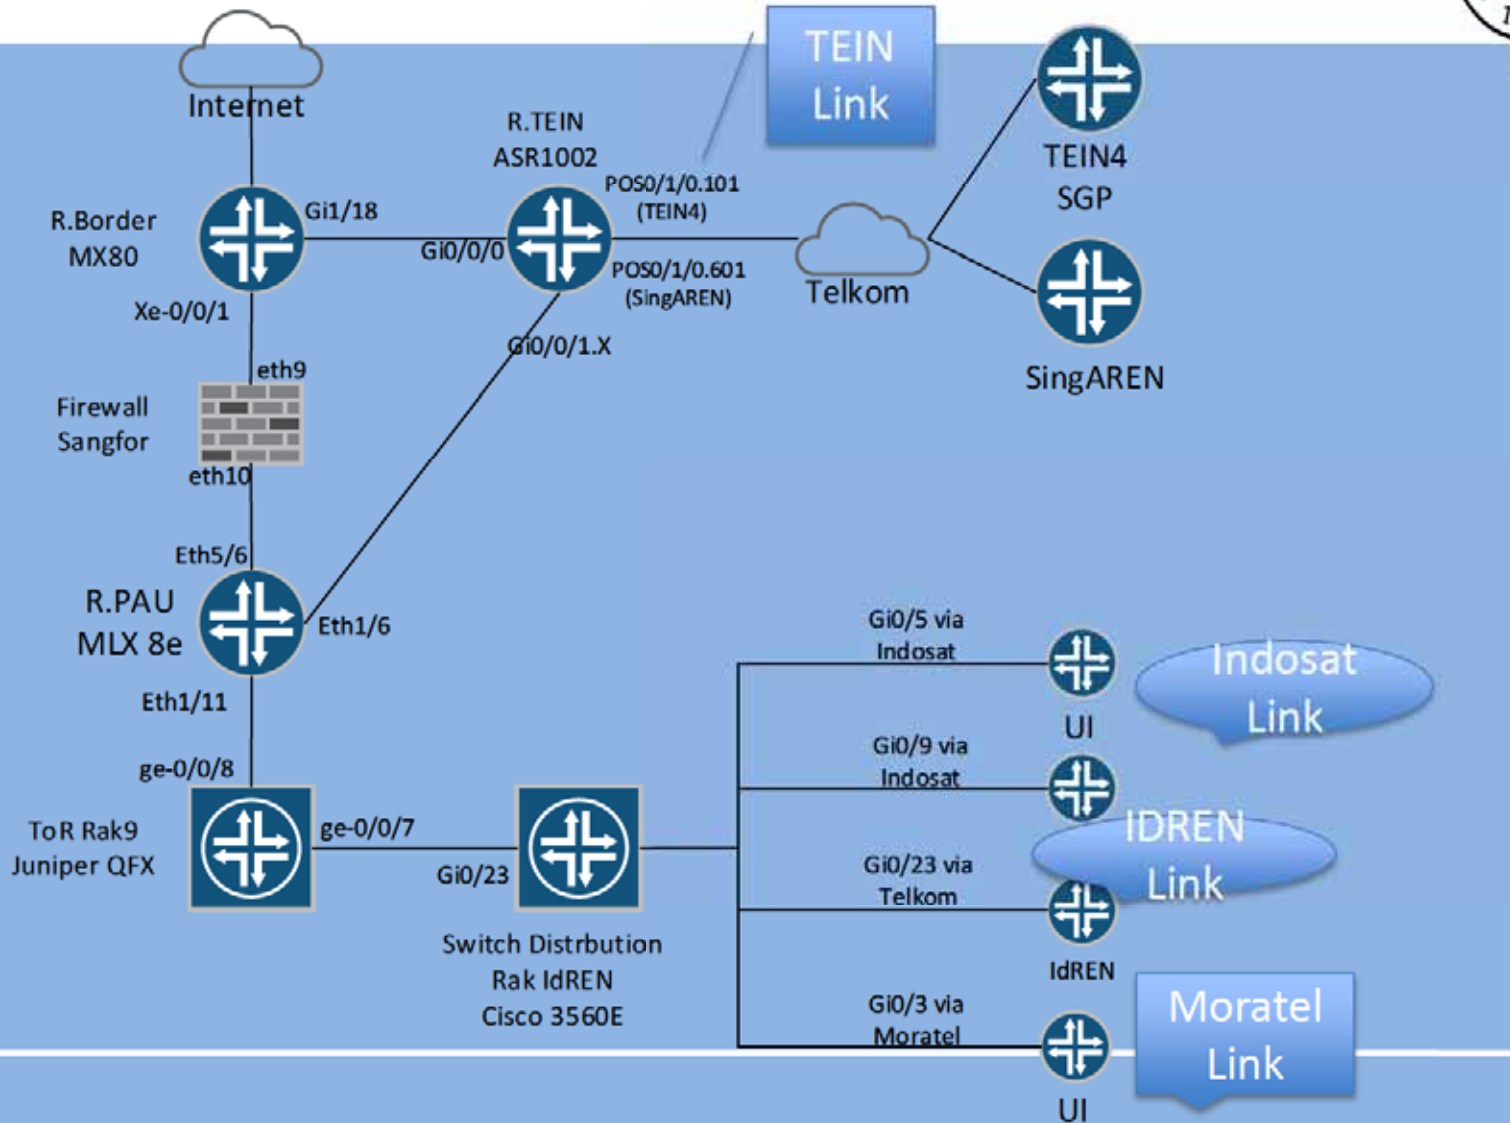

- Organization status
- Network Status
- Application on Network
- Future Collaboration

- ❖ **NREN :**
- ❖ **IDREN/Inherent**
  - ❖ Initiated by several Universities members 2015 , as continues program of INHERENT
    - ❖ ITB (as TEIN representative in Indonesia)
    - ❖ University of Indonesia (Jakarta)
    - ❖ University of Gajahmada (Jogjakarta)
    - ❖ University of Brawijaya (Malang)
    - ❖ Surabaya Institute of Technology ( Surabaya)
  - ❖ Approved by Ministry of Science Technology
    - ❖ Directorate General of Learning and Student Affairs (Higher Education)
    - ❖ Funding for the Link via ITB (TEIN/Asi@connect)
- ❖ **Number of member :**
  - ❖ **50 – 70 Institution**
  - ❖ **50 with Own IP address and ASN**
  - ❖ **20 still apply for their own IP address**
- **Backbone :**
  - ❖ **International Backbone from Bandung to Singapore , 1 Gbps**
  - ❖ **Domestic Backbone 1 Gbps – 2 Gbps**

- Current Network Status to TEIN/Asi@connect
- Topology of IDREN
  - General Topology
  - By Network of PT Telkom
  - By Network of PT Indosat

- Link to NREN Connect to TEIN4 upgraded from 622 Mbps to 1 Gbps to SG pop (Asi@Connect)
- L2VPN to Singaren via TEIN4 Pop
- Proposed the Multistakeholder Organization for “Inherent”

# General Topology of IDREN

- Basic Topology

# Layer1 Network @NOC