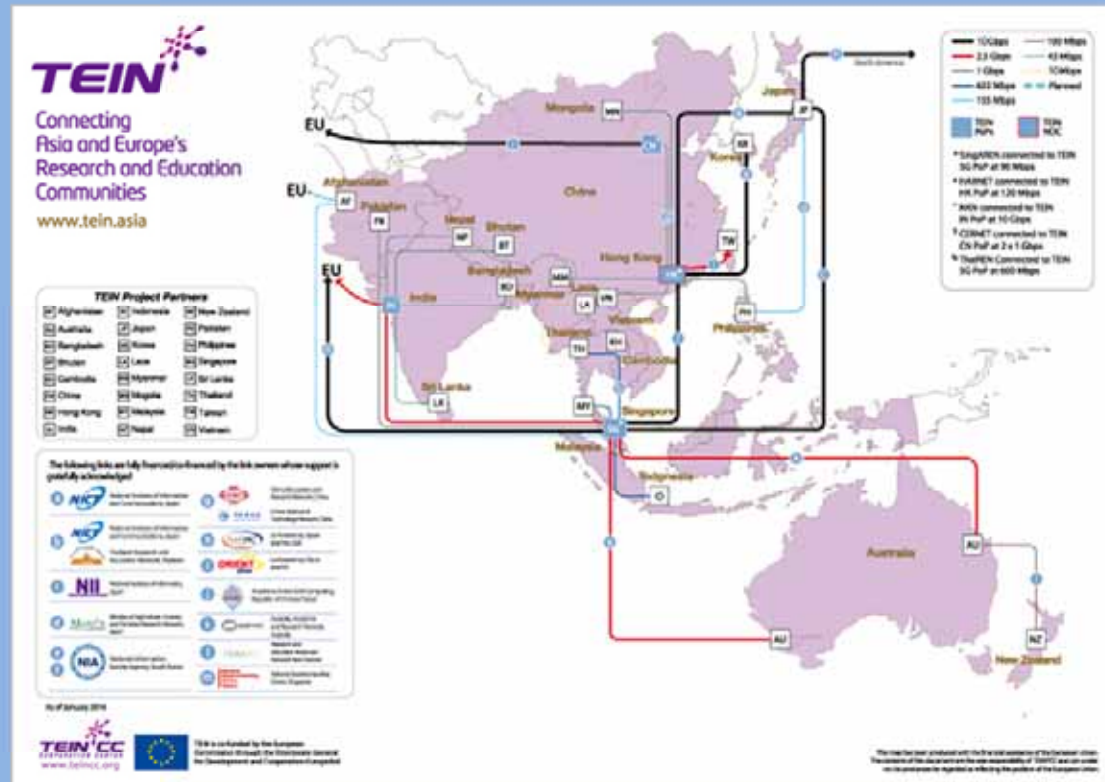

- Link to NREN Connect to TEIN4 upgraded from 622 Mbps to 1 Gbps to SG pop (Asi@Connect)
- L2VPN to Singaren via TEIN4 Pop
- Proposed the Multistakeholder Organization for “Inherent”