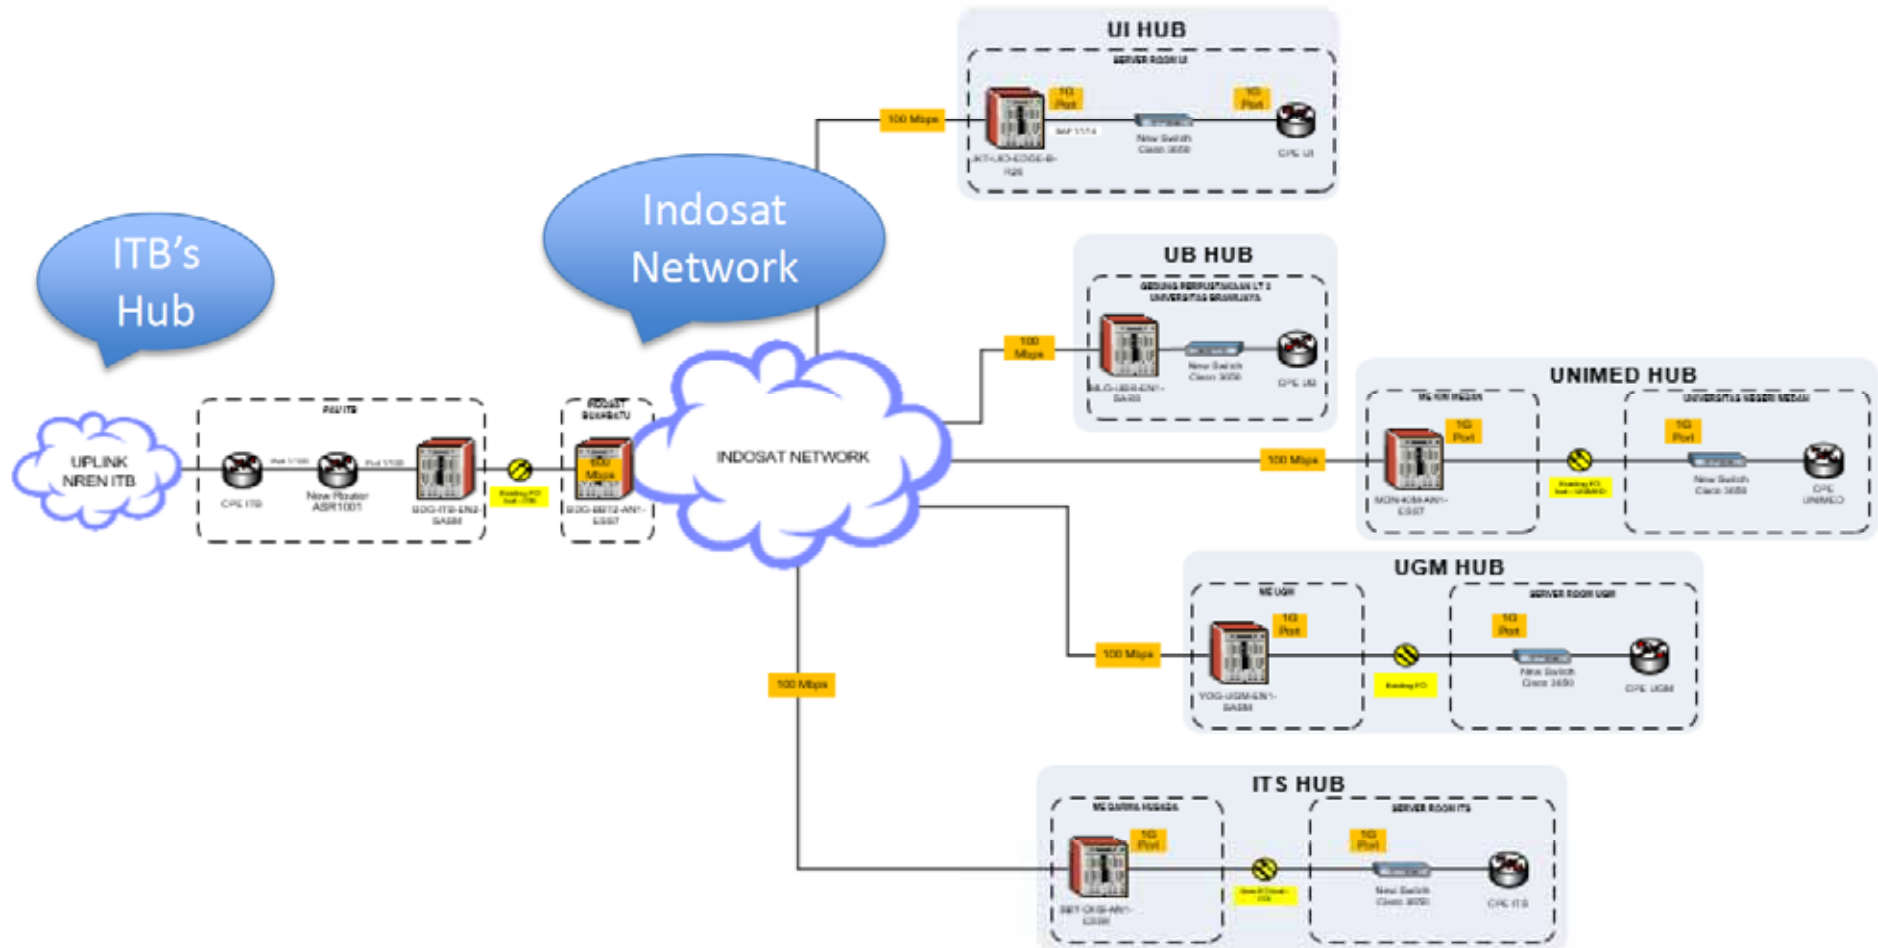

Quick Links: [BGP Toolkit Home](#) | [BGP Prefix Report](#) | [BGP Peer Report](#) | [Exchange Report](#) | [Bogon Routes](#) | [World Report](#) | [Multi Origin Routes](#) | [DNS Report](#) | [Top Host Report](#) | [Internet Statistics](#) | [Looking Glass](#) | [Network Tools App](#) | [Free IPv6 Tunnel](#) | [IPv6 Certification](#) | [IPv6 Progress](#) | [Going Native](#) | [Contact Us](#)

# Network Provide by PT Indosat

- Indosat Provide the Network as same as PT Telkom
- Put new Router Connected to ASN 18007
  - Apply new IP address and ASN for Indosat Cloud Network
  - Apply L3 Switch in several University Nodes
    - Jakarta – University of Indonesia
    - Bandung – ITB
    - Jogjakarta – Gajahmada University
    - Malang – Brawijaya University
    - Surabaya – Sepuluh November Institute

## Action Plan - Design Document (L2)

INDOSAT NREN Hub (Alt.2)

**Service Note :**  
 New Service 'IDIA NREN' dengan ASN baru  
 Terpisah dengan IDIA Existing  
 Konfigurasi peering : ASN baru Indosat dengan TEIN via ITB  
 Koneksi dari univ non ASN ke Indosat via L2

- Network Traffic @NOC ITB
  - After Upgrade to 1 Gbps
  - Change From SDH to Gigabit Ethernet