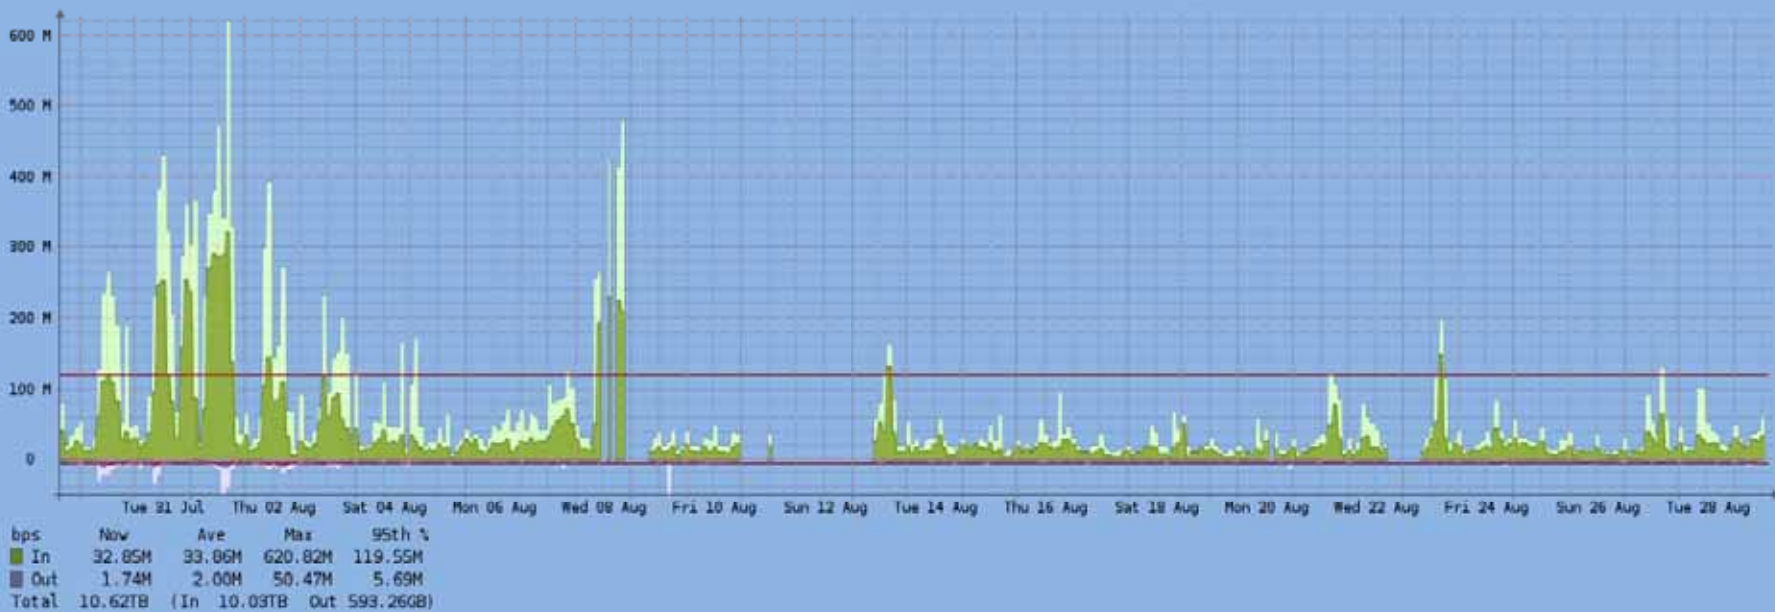

- Network Traffic @NOC ITB
  - After Upgrade to 1 Gbps
  - Change From SDH to Gigabit Ethernet