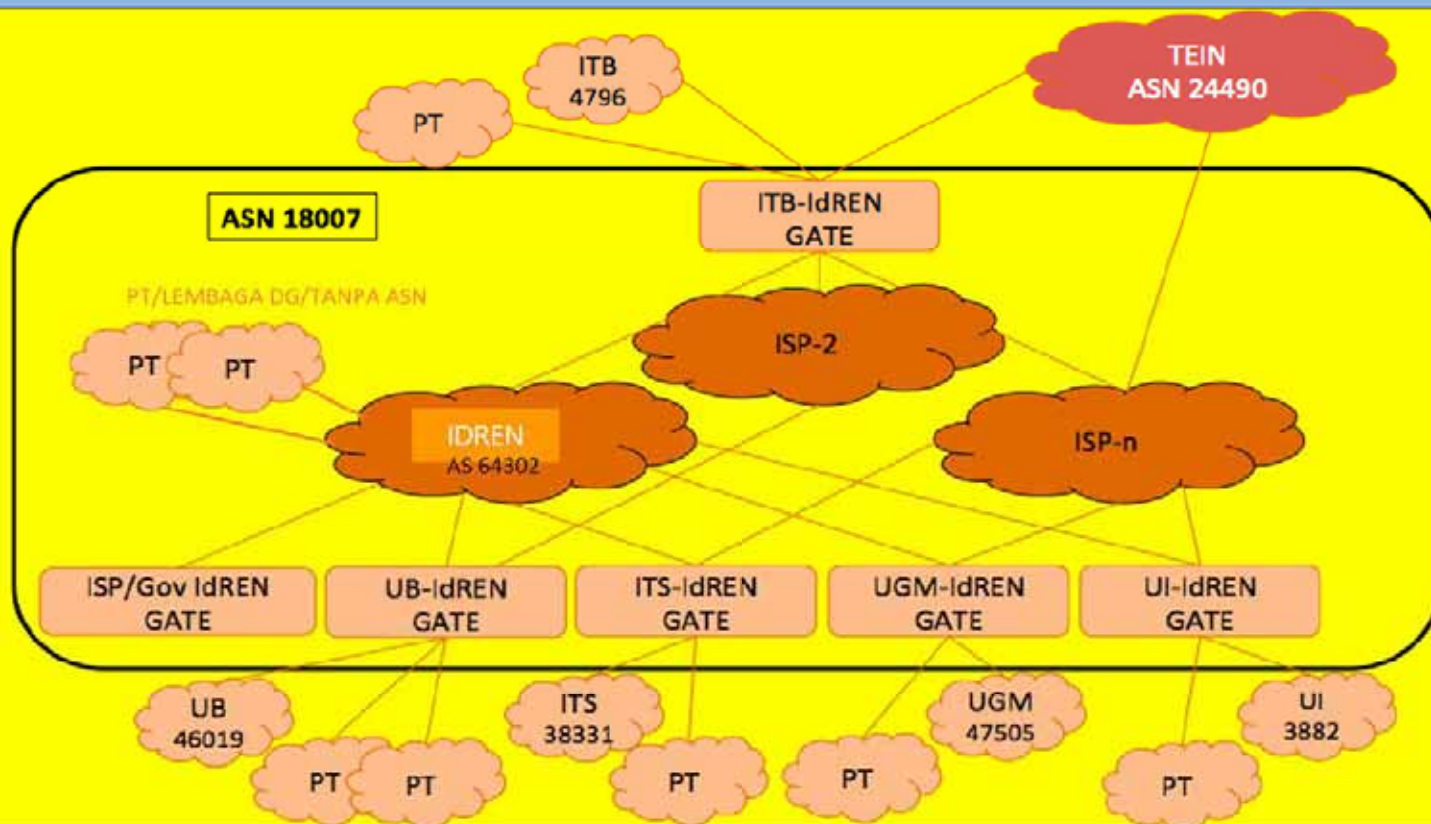

- Organization status
- Network Status
- Application on Network
- Future Collaboration

- ❖ **NREN :**
- ❖ **IDREN/Inherent**
  - ❖ Initiated by several Universities members 2015 , as continues program of INHERENT
    - ❖ ITB (as TEIN representative in Indonesia)
    - ❖ University of Indonesia (Jakarta)
    - ❖ University of Gajahmada (Jogjakarta)
    - ❖ University of Brawijaya (Malang)
    - ❖ Surabaya Institute of Technology ( Surabaya)
  - ❖ Approved by Ministry of Science Technology
    - ❖ Directorate General of Learning and Student Affairs (Higher Education)
    - ❖ Funding for the Link via ITB (TEIN/Asi@connect)
- ❖ **Number of member :**
  - ❖ **50 – 70 Institution**
  - ❖ **50 with Own IP address and ASN**
  - ❖ **20 still apply for their own IP address**
- **Backbone :**
  - ❖ **International Backbone from Bandung to Singapore , 1 Gbps**
  - ❖ **Domestic Backbone 1 Gbps – 2 Gbps**

- Current Network Status to TEIN/Asi@connect
- Topology of IDREN
  - General Topology
  - By Network of PT Telkom
  - By Network of PT Indosat

- Link to NREN Connect to TEIN4 upgraded from 622 Mbps to 1 Gbps to SG pop (Asi@Connect)
- L2VPN to Singaren via TEIN4 Pop
- Proposed the Multistakeholder Organization for “Inherent”

# General Topology of IDREN

- Basic Topology

# Layer1 Network @NOC